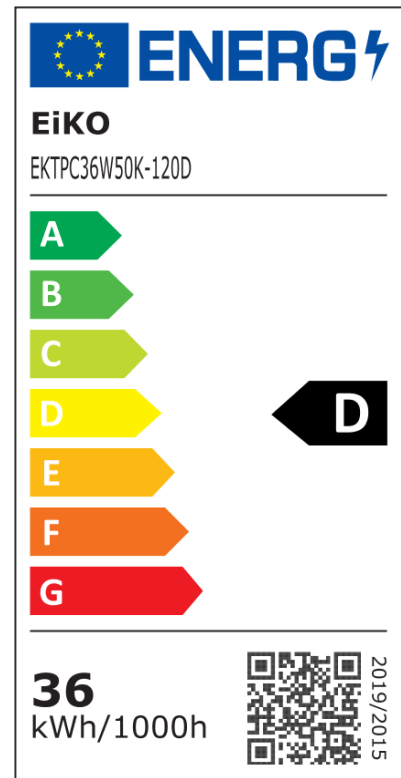

TriProof - European Energy Labels

 **ENERG** ⚡

EiKO
EKTP20W50K0605X1,514

A
B
C
D **D**
E
F
G

20
kWh/1000h

2019/2015

 **ENERG** ⚡

EiKO
EKTP20W50K605X2,5CL

36
kWh/1000h

2019/2015

 **ENERG** ⚡

EiKO
EKTP36W50K1505X2,5CL

A
B
C
D **D**
E
F
G

36
kWh/1000h

2019/2015

TriProof - European Energy Labels

EiKO
EKTP54W50K1505X2,5CL

A
B
C
D **D**
E
F
G

54
kWh/1000h

2019/2015

 **ENERG** ⚡

EiKO
EKTP65W5K1505X2,5DCL

A
B
C
D **D**
E
F
G

65
kWh/1000h

2019/2015

 **ENERG** ⚡

EiKO
EKTP65W50K1505X2,5CL

A
B
C
D **D**
E
F
G

65
kWh/1000h

2019/2015

TriProof - European Energy Labels

TriProof - European Energy Labels