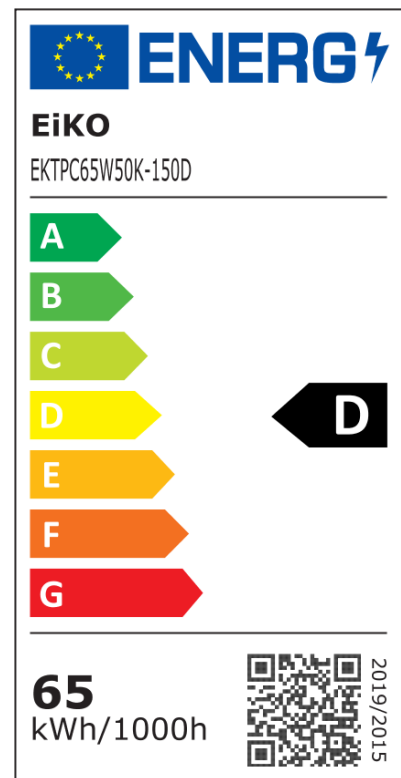

TriProof - European Energy Labels

 **ENERG** ⚡

EiKO
EKTP20W50K0605X1,514

A
B
C
D **D**
E
F
G

20
kWh/1000h

2019/2015

 **ENERG** ⚡

EiKO
EKTP20W50K605X2,5CL

36
kWh/1000h

2019/2015

 **ENERG** ⚡

EiKO
EKTP36W50K1505X2,5CL

A
B
C
D **D**
E
F
G

36
kWh/1000h

2019/2015

TriProof - European Energy Labels

EiKO
EKTP54W50K1505X2,5CL

A
B
C
D **D**
E
F
G

54
kWh/1000h

2019/2015

 **ENERG** ⚡

EiKO
EKTP65W5K1505X2,5DCL

A
B
C
D **D**
E
F
G

65
kWh/1000h

2019/2015

 **ENERG** ⚡

EiKO
EKTP65W50K1505X2,5CL

A
B
C
D **D**
E
F
G

65
kWh/1000h

2019/2015

TriProof - European Energy Labels

TriProof - European Energy Labels