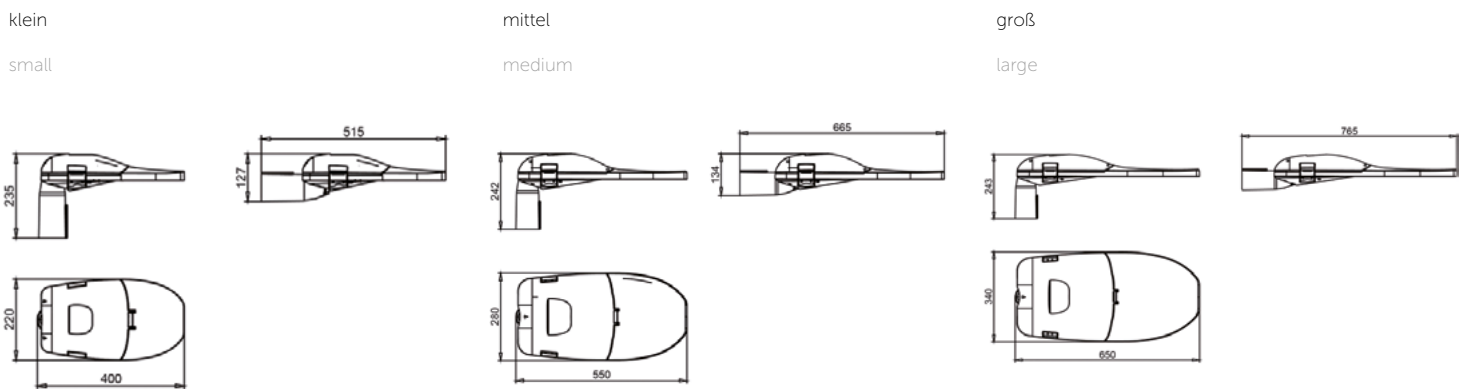

Die STAR Road Leuchte für Objekt- und Außenbeleuchtung kombiniert eine ausgereifte LED-Technologie mit einem hochmodernen Design, welches auf extra Kühlrippen verzichtet.

STAR Road luminaire for outdoor lighting combines the advantages of LED technology with a state of the art design, which eliminates the need for exterior cooling fins, resulting in a smooth look.

Die Größen der STAR Road

Three housings of the STAR Road

FEATURES

- » Vor Ort Anpassung des Neigungswinkels +/-15°
- » Einfacher und werkzeugloser Austausch von photometrischen Komponenten
- » Universeller Montageadapter mit Seiteneingang und Mastzopf (Ø42-60mm, Ø76mm)
- » Drei verschiedene Größen für mehr Flexibilität und ästhetischer Einheitlichkeit

FEATURES

- » Adjustable inclination angle +/-15°
- » Simple and tool-free replacement of photometric components
- » Universal mounting adapter for side entry and pole mounting
- » Three different housing dimensions for more flexibility and uniformity