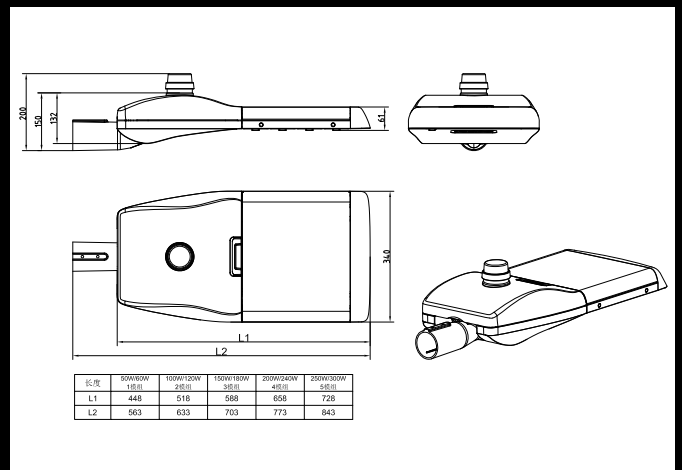

LED Module können einfach ausgetauscht werden.

LED modules can be easily replaced.