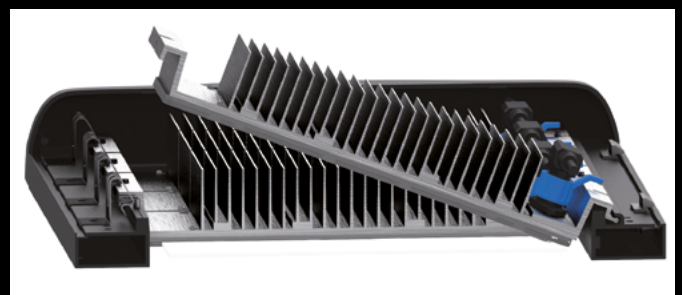

Minimizing the light pollution according to the Dark-Sky Initiative

Thanks to its closed construction method, the unnecessary light emission is prevented. STAR Roads beam angle complies successfully the necessary regulations for street lighting of residential areas as well as the criteria for lighting roads and streets within industrial compounds.

STAR Road HP

STAR Road HP

Die STAR Road HP Leuchte ist dank ihrer modularen Aufbauweise besonders servicefreundlich.

Thanks to its modular construction STAR Road HP is very easy to service.

FEATURES

- » Robustes Gehäuse aus Feinstanz Aluminiumdruckguss
- » Konnektoren und Armaturen aus Edelstahl
- » IP66- geschützte Verbindungen
- » Für seitliche- und Mastzopfmontage geeignet

FEATURES

- » Robust punching press die-cast aluminum housing
- » Stainless steel connectors and fittings
- » Waterproof connectors IP66
- » Side-entry and post-top mountingy

LED Module können einfach ausgetauscht werden.